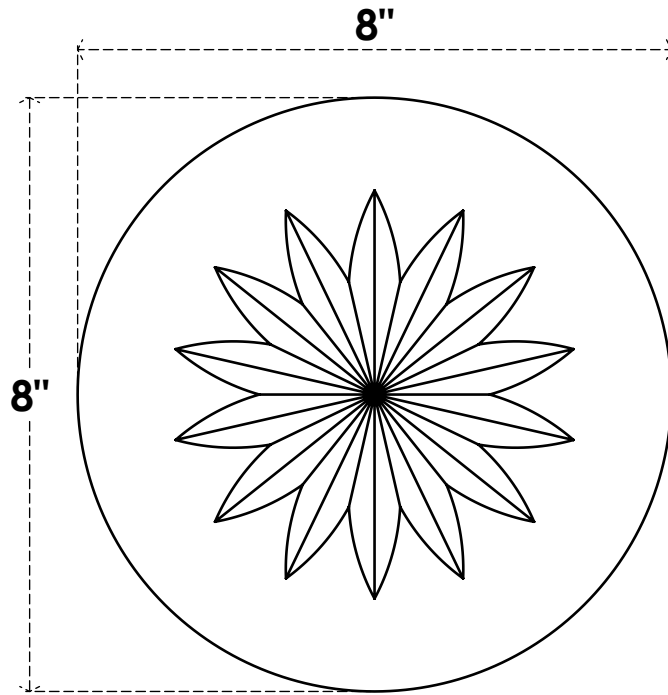

# ROSP080X080X100GRY09

8"W X 8"H X 1"P STANDARD GRAYSON FLOWER ROSETTE WITH SQUARE EDGE,  
ARCHITECTURAL GRADE PVC

**FRONT**

**SIDE**

EKENA MILLWORK  
2300 WEST MAIN ST.  
CLARKSVILLE, TX 75426  
TOLL FREE: 866-607-0453  
WWW.EKENAMILLWORK.COM