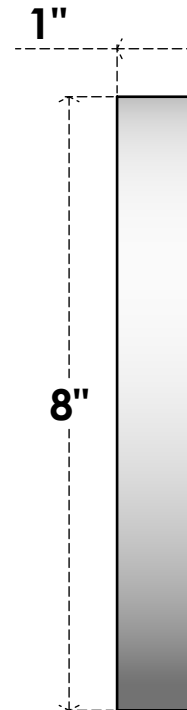

# ROSP080X080X100GRY09

8"W X 8"H X 1"P STANDARD GRAYSON FLOWER ROSETTE WITH SQUARE EDGE,  
ARCHITECTURAL GRADE PVC

**FRONT**

**SIDE**

EKENA MILLWORK  
2300 WEST MAIN ST.  
CLARKSVILLE, TX 75426  
TOLL FREE: 866-607-0453  
WWW.EKENAMILLWORK.COM

#### NOTES

1. INSTALLATION TO BE COMPLETED IN ACCORDANCE WITH MANUFACTURER'S SPECIFICATIONS.
2. DRAWING MAY NOT BE TO SCALE
3. THIS DRAWING IS INTENDED FOR DESIGN AND PLANNING PURPOSES ONLY.
4. ALL INFORMATION CONTAINED HEREIN WAS CURRENT AT THE TIME OF DEVELOPMENT BUT MUST BE REVIEWED AND APPROVED BY THE PRODUCT MANUFACTURER TO BE CONSIDERED ACCURATE.
5. ARCHITECTURAL GRADE PVC PRODUCTS ARE MADE FROM EXPANDED CELLULAR PVC AND COME NATURALLY WHITE BUT MAY BE PAINTED